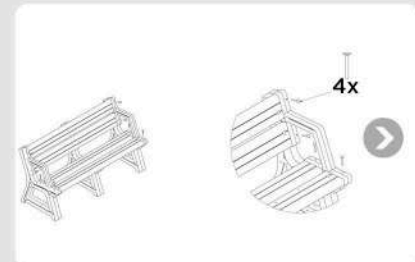

STEP BY STEP

END

Contact us:

For US Corporation:

www.foruseco.com

1-561-774 0707

In Brasil:

www.inbrasil.ind.br

+55 042 3135-5000