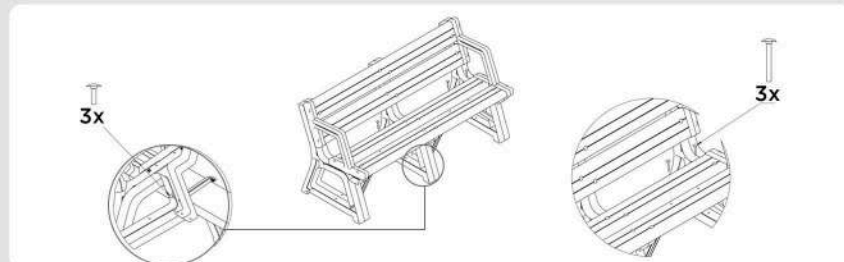

Arm rest

3 x

Plastic lock

3 x

Support foot

27 x

Screw 2 1/4"

3 x

Screw 1"

30 x

Hex nut and washer

STEP BY STEP

END

Contact us:

For US Corporation:

www.foruseco.com