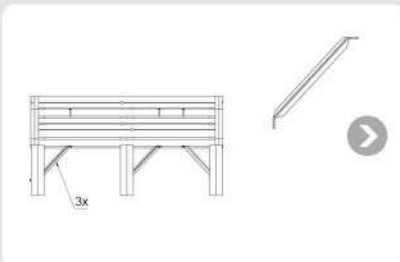

STEP BY STEP

END

Contact us:

For US Corporation:

www.foruseco.com

1-561-774 0707

In Brasil:

www.inbrasil.ind.br

+55 042 3135-5000