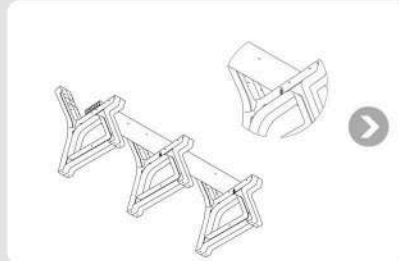

STEP BY STEP

END

Contact us:

For US Corporation:

www.foruseco.com

1-561-774 0707

In Brasil:

www.inbrasil.ind.br

+55 042 3135-5000