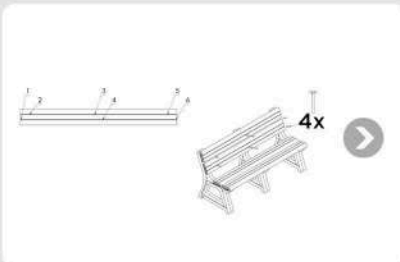

STEP BY STEP

END

Contact us:

For US Corporation:

www.foruseco.com

1-561-774 0707

In Brasil:

www.inbrasil.ind.br

+55 042 3135-5000