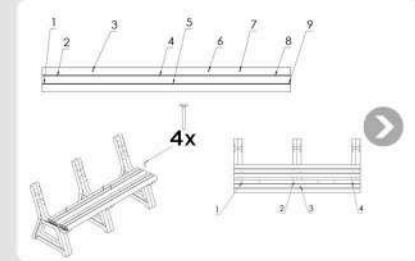

STEP BY STEP

END

Contact us:

For US Corporation:

www.foruseco.com

1-561-774 0707

In Brasil:

www.inbrasil.ind.br

+55 042 3135-5000