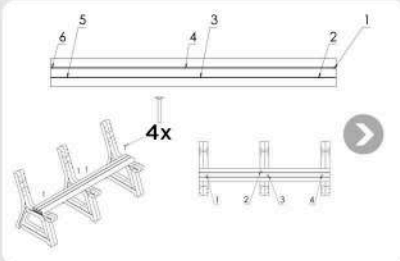

STEP BY STEP

END

Contact us:

For US Corporation:

www.foruseco.com

1-561-774 0707

In Brasil:

www.inbrasil.ind.br

+55 042 3135-5000