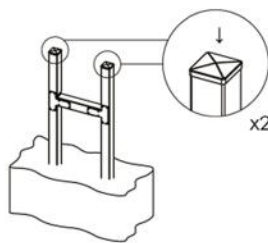

STEP BY STEP

▼ END

Contact us:
For US Corporation:

www.foruseco.com
1-561-774 0707

In Brasil:

www.inbrasil.ind.br
+55 042 3135-5000