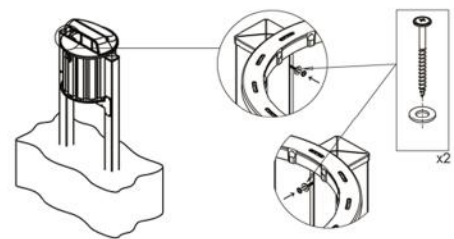

STEP BY STEP

▼ END

Contact us:
For US Corporation:

www.foruseco.com
1-561-774 0707

In Brasil:

www.inbrasil.ind.br
+55 042 3135-5000