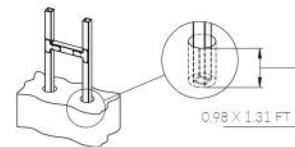

STEP BY STEP

▼ END

Contact us:
For US Corporation:

www.foruseco.com
1-561-774 0707

In Brasil:

www.inbrasil.ind.br
+55 042 3135-5000