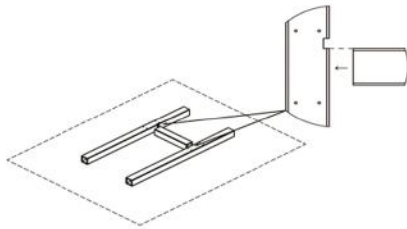

STEP BY STEP

▼ END

Contact us:
For US Corporation:

www.foruseco.com
1-561-774 0707

In Brasil:

www.inbrasil.ind.br
+55 042 3135-5000