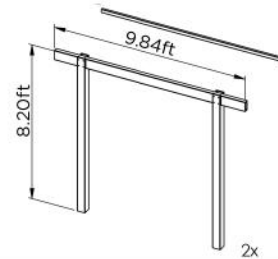

STEP BY STEP

▼ END

Contact us:

For US Corporation:

www.foruseco.com

1-561-774 0707

In Brasil:

www.inbrasil.ind.br

+55 042 3135-5000