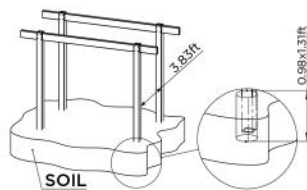

STEP BY STEP

▼ END

Contact us:

For US Corporation:

www.foruseco.com

1-561-774 0707

In Brasil:

www.inbrasil.ind.br

+55 042 3135-5000