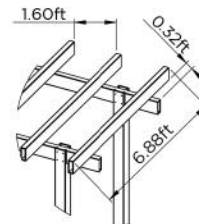

STEP BY STEP

▼ END

Contact us:

For US Corporation:

www.foruseco.com

1-561-774 0707

In Brasil:

www.inbrasil.ind.br

+55 042 3135-5000