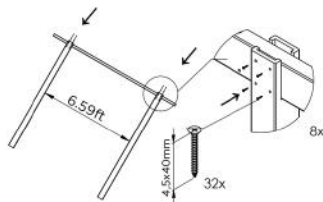

STEP BY STEP

▼ END

Contact us:

For US Corporation:

www.foruseco.com

1-561-774 0707

In Brasil:

www.inbrasil.ind.br

+55 042 3135-5000