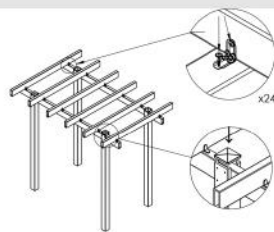

STEP BY STEP

▼ END

Contact us:

For US Corporation:

www.foruseco.com

1-561-774 0707

In Brasil:

www.inbrasil.ind.br

+55 042 3135-5000