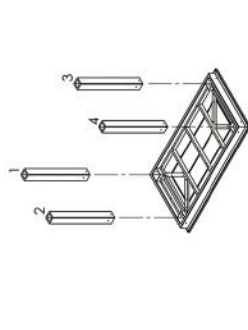

Palanque 90x90mm x 0,75m

8 x

Arruela lisa 5/16"

8 x

Parafuso FR 5/16" x 6 1/2"

8 x

Porca Sextavada 5/16"

PASSO A PASSO