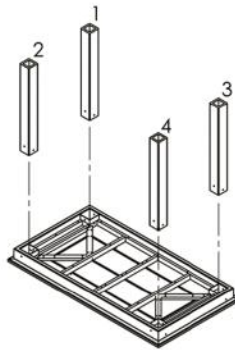

ASSEMBLY INSTRUCTIONS

Dinner table | 59" x 32"

PIECES

1 x

Dinner Table Top
(pre-assembled)

4 x

Column 3.5" x 3.5" x 2.46ft

8 x

Screw FR 5/16" x 6 1/2"

8 x

Flat Washer 5/16"

8 x

Hex Nut 5/16"

STEP BY STEP

Check the position and numeration of the podium ! ①

END