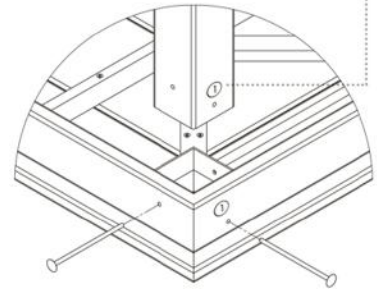

Screw FR 5/16" x 6 1/2"

8 x

Flat Washer 5/16"

8 x

Hex Nut 5/16"

STEP BY STEP

Check the position and numeration of the podium ! ①

END