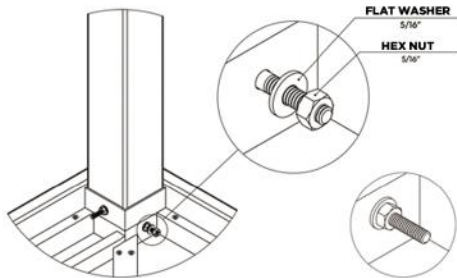

Screw FR 5/16" x 6 1/2"

8 x

Flat Washer 5/16"

8 x

Hex Nut 5/16"

STEP BY STEP

Check the position and numeration of the podium ! ①

END