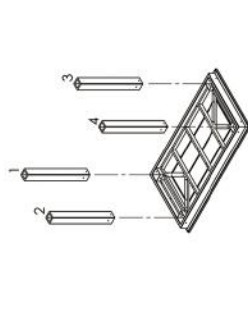

PASSO A PASSO

COMPRELHE A POSIÇÃO E NUMERAÇÃO DO PALANQUE ! 1

Mesa de jantar
(Pré Montado)

4 x

Palanque 90x90mm x 0,75m

8 x

Arruela lisa 5/16"

8 x

Parafuso FR 5/16" x 6 1/2"

8 x

Porca Sextavada 5/16"